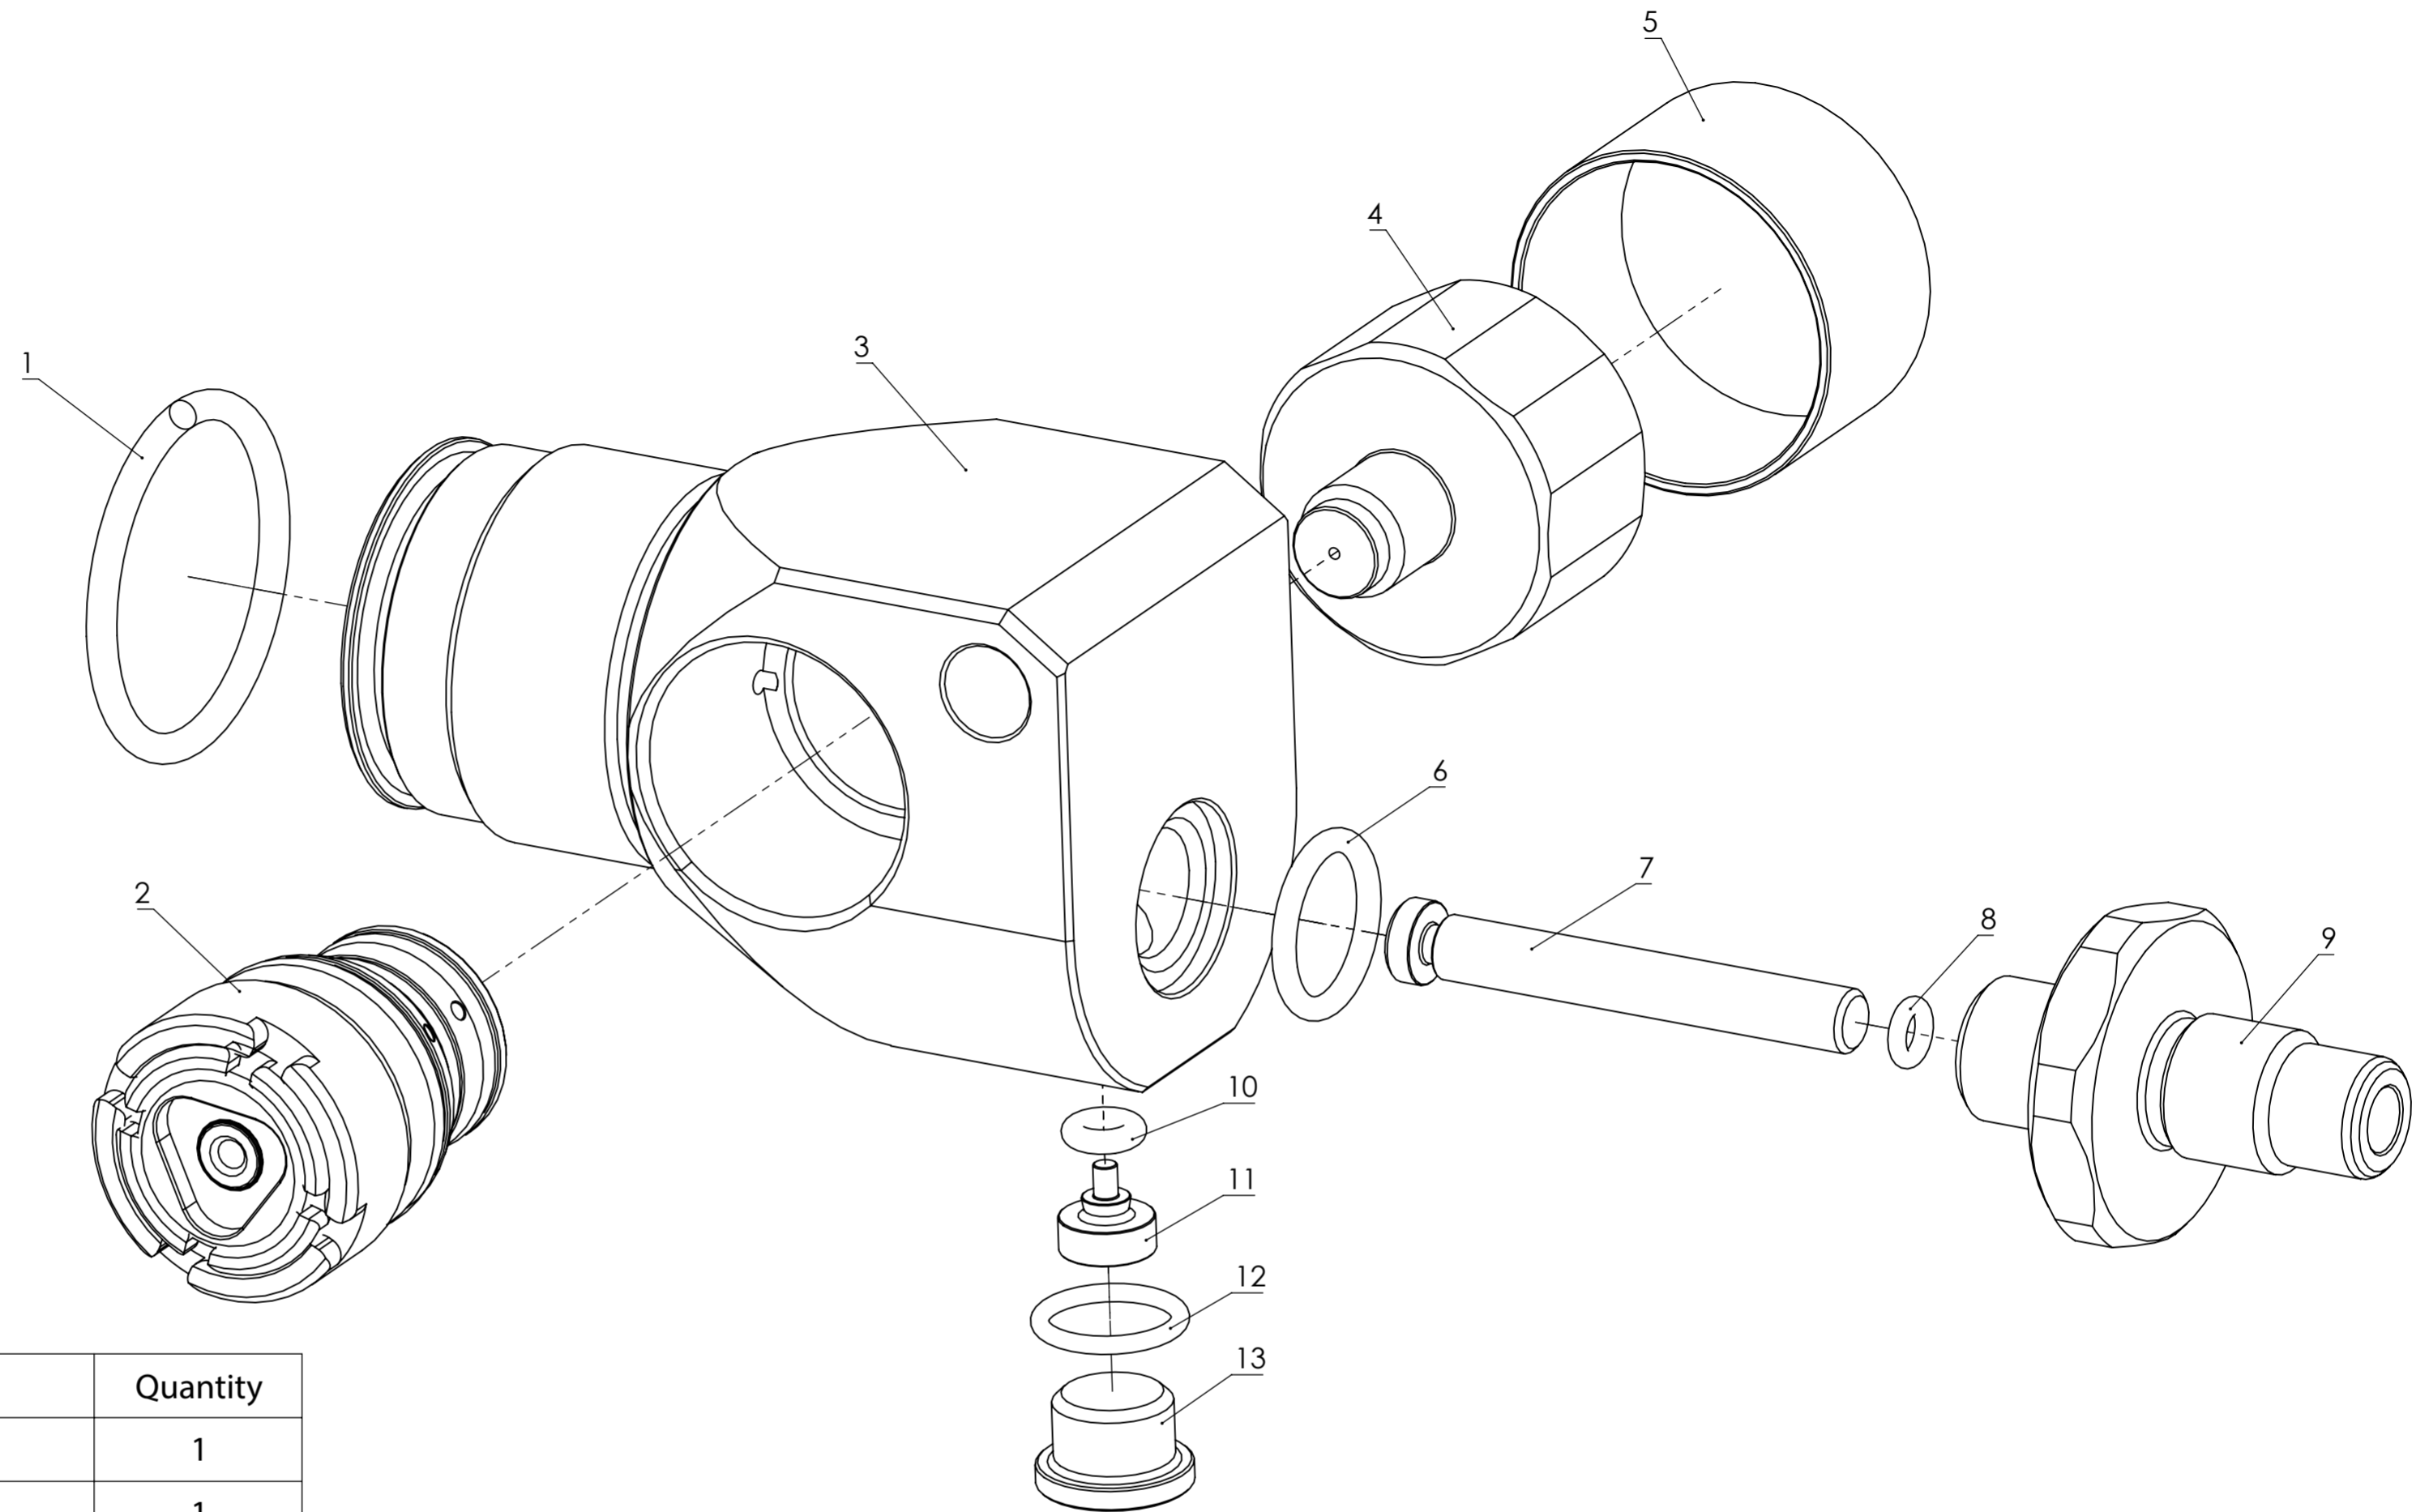

CFB adapter

Part no.	Item no.	Description	Quantity
1	270116	O-ring 26x2,5 NBR 70	1
2	EPAC0057	Regulator	1
3	13S_01D	Adapter for Carbon Fiber Bottle	1
4	EPICMAN	Pressure gauge	1
5	02S_11D	Pressure gauge carbon cap	1
6	246443	O-ring 12x2 NBR 70	1
7	13S_11D	Pin of bottle adapter	1
8	272001	O-ring 3x1,5 NBR 90	1
9	13S_03D	Bottle connector	1
10	246424	O-ring 3x2 NBR 90	1
11	EPO_04S_03D	Sealing pin	1
12	245900	O-ring 10x1,5 NBR 70	1
13	13S_08D	CAP M10x1	1